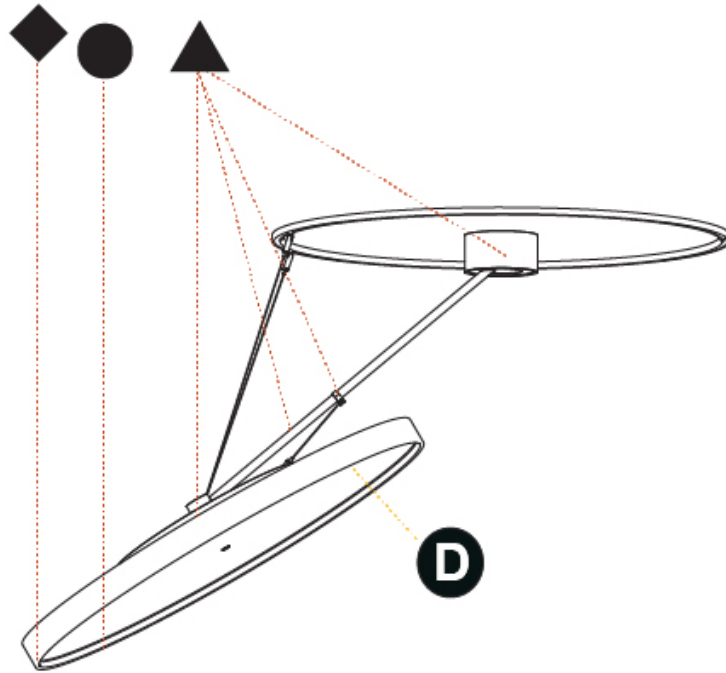

SIGN DIVA DANCER KORONA SUSPENSION

A30881-

PROJECT
TYPE
SPECIFIER
QUANTITY
DATE