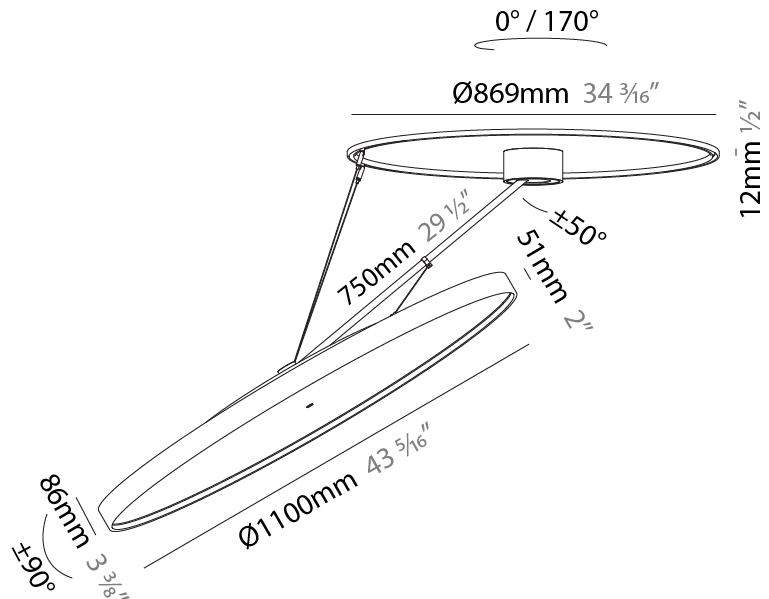

GENERAL

Series: Sign Diva Dancer
Subseries: Sign Diva Dancer Korona
Brand: Prolicht
Division: Architectural
Mounting Type: Suspension
Mounting Location: Ceiling
Subcategory: Pendant

PHYSICAL

Shape: Round
Diameter (mm): 1100
Diameter (in): 43 ⁵/₁₆
Height (mm): 870
Height (in): 34 ¹/₄
Light Distribution: Adjustable / Direct
Weight (kg): 16.1
Weight (lbs): 35.42
Diffuser: PMMA - Opal / Micro-Prism / Sparkling Secret / Vintage Industrial
Fixture Finish: SSR / BKV / CWI / CRY / HAB / UFT / ITA / RUA / FTG / MYG / LOD / PUS / FRO / FUP / KIA / POP / BLS / SPG / MEY / GOH / GUM / CHC / COM / ABZ / JAG / OBR / MOS / ROR
Fixture Material: Extruded Aluminum / Steel

ELECTRICAL

Lamp Type: LED (Zhaga Standard)
Input Wattage (W): 169.4
Total Output Wattage (W): 135
Dimming: Tri-Mode (Non-Dimming and Phase Dimming (120Vac only) and 0-10V Dimming)
Driver Included: Yes
Driver Location: Integrated
Driver Type: Constant Current - Universal
Driver Class: Class 2
Input Voltage (V): 120 - 277
Constant Current (MA): 350

LED

Color Temperature (°K): 2700 / 3000 / 4000
Max. Delivered Lumen (lm): 19520 / 19933 / 20340
CRI: >90 CRI
Lamp Life (hrs): 50000

OPTICAL

Adjustability: Rotational Canopy 170°; Tilting Canopy ±50°; Tilting Head ±90°

RATINGS AND CERTIFICATIONS

Certified By: Certified for North American Standards
IP rating: IP20