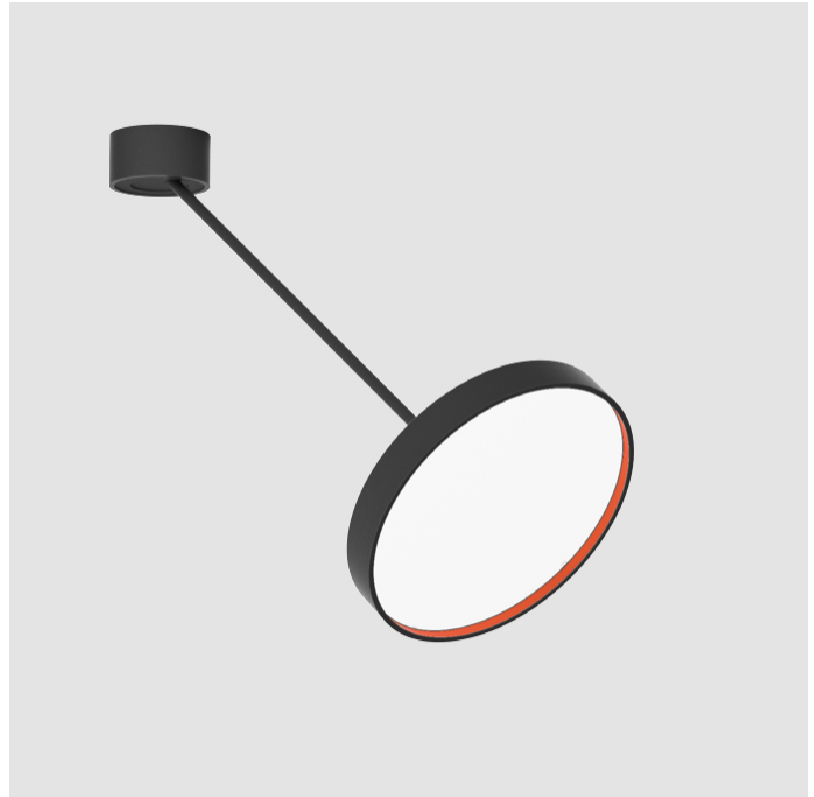

GENERAL

Series: Sign Diva Dancer
Subseries: Sign Diva Dancer Korona
Partner: Prolicht
Division: Architectural
Installation: Suspension
Product Type: Pendant
Mounting Location: Ceiling
Light Distribution: Adjustable

PHYSICAL

Shape: Round
Diameter (mm): 400
Diameter (in): 15 3/4
Height (mm): 870
Depth (mm): 86
Height (in): 34 1/4
Depth (in): 3 3/8
Weight (kg): 3.5
Weight (lbs): 7.716

Diffuser: [PMMA - Opal](#) / [Micro-Prism](#) / [Sparkling Secret](#) / [Vintage Industrial](#)

Fixture Finish: [SSR / BKV / CWI / CRY / HAB / UFT / ITA / RUA / FTG / MYG / LOD / PUS / FRO / FUP / KIA / POP / BLS / SPG / MEY / GOH / CHC / COM / ABZ / JAG / OBR / MOS / ROR](#)

Fixture Material: [PMMA](#) / [Extruded Aluminum](#) / [Steel](#)

ELECTRICAL

Lamp Type: LED (Zhaga Standard)
Input Wattage (W): 17.9
Total Output Wattage (W): 16
Dimming: Tri-Mode (Non-Dimming and Phase Dimming (120Vac only) and 0-10V Dimming)
Driver Included: Yes
Driver Location: Integrated
Driver Type: Constant Current - Universal
Driver Class: Class 2
Input Voltage (V): 120 - 277
Constant Current (MA): 500

LED

Color Temperature (*K): 2700 / 3000 / 3500 / 4000
Max. Delivered Lumen (lm): 1870 / 2340 / 2372 / 2420
CRI: >90 CRI
Lamp Life (hrs): 50000

OPTICAL

Adjustability: Rotational Canopy 170°; Tilting Canopy ±50°; Tilting Head ±90°

RATINGS AND CERTIFICATIONS

Certified By: Certified for North American Standards
IP rating: IP20