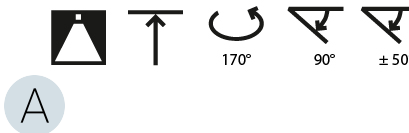

GENERAL

Series: Sign Diva Dancer
Subseries: Sign Diva Dancer Korona
Brand: Prolicht
Division: Architectural
Mounting Type: Suspension
Mounting Location: Ceiling
Subcategory: Pendant

PHYSICAL

Shape: Round
Diameter (mm): 1100
Diameter (in): 43 ⁵/₁₆
Height (mm): 870
Height (in): 34 ¹/₄
Light Distribution: Adjustable / Direct
Weight (kg): 16.1
Weight (lbs): 35.42
Diffuser: PMMA - Opal / Micro-Prism / Sparkling Secret / Vintage Industrial
Fixture Finish: SSR / BKV / CWI / CRY / HAB / UFT / ITA / RUA / FTG / MYG / LOD / PUS / FRO / FUP / KIA / POP / BLS / SPG / MEY / GOH / GUM / CHC / COM / ABZ / JAG / OBR / MOS / ROR
Fixture Material: Extruded Aluminum / Steel

ELECTRICAL

Lamp Type: LED (Zhaga Standard)
Input Wattage (W): 169.4
Total Output Wattage (W): 135
Dimming: Tri-Mode (Non-Dimming and Phase Dimming (120Vac only) and 0-10V Dimming)
Driver Included: Yes
Driver Location: Integrated
Driver Type: Constant Current - Universal
Driver Class: Class 2
Input Voltage (V): 120 - 277
Constant Current (MA): 350

LED

Color Temperature (°K): 2700 / 3000 / 4000
Max. Delivered Lumen (lm): 19520 / 19933 / 20340
CRI: >90 CRI
Lamp Life (hrs): 50000

OPTICAL

Adjustability: Rotational Canopy 170°; Tilting Canopy ±50°; Tilting Head ±90°

RATINGS AND CERTIFICATIONS

Certified By: Certified for North American Standards
IP rating: IP20