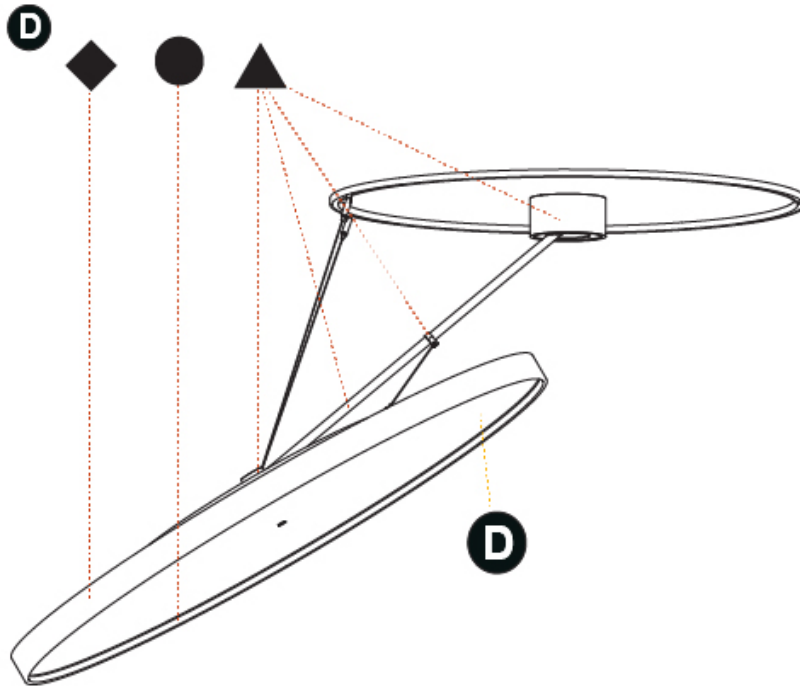

RATINGS AND CERTIFICATIONS

Certified By: Certified for North American Standards
 IP rating: IP20

SIGN DIVA DANCER KORONA SUSPENSION

A30883-

PROJECT	_____
TYPE	_____
SPECIFIER	_____
QUANTITY	_____
DATE	_____