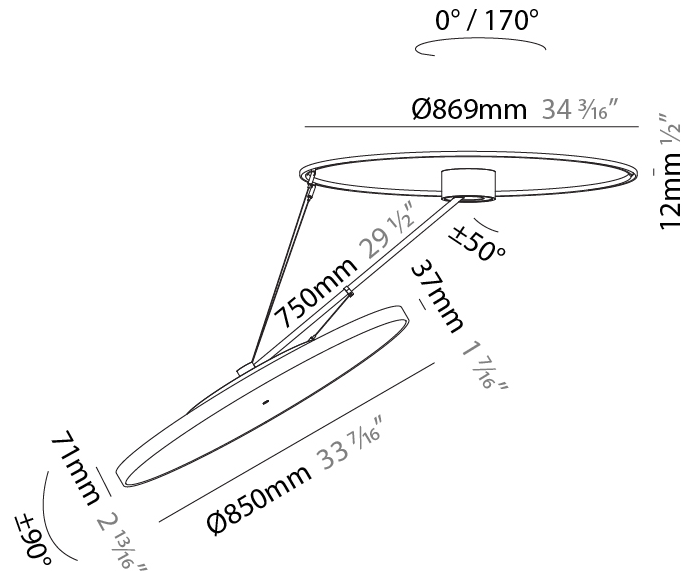

GENERAL

Series: Sign Diva Dancer
Subseries: Sign Diva Dancer Korona
Brand: Prolicht
Division: Architectural
Mounting Type: Suspension
Mounting Location: Ceiling
Subcategory: Pendant

PHYSICAL

Shape: Round
Diameter (mm): 850
Diameter (in): 33 7/16
Height (mm): 870
Height (in): 34 1/4
Light Distribution: Adjustable / Direct
Weight (kg): 10.5
Weight (lbs): 23.1
Diffuser: PMMA - Opal / Micro-Prism / Sparkling Secret / Vintage Industrial
Fixture Finish: SSR / BKV / CWI / CRY / HAB / UFT / ITA / RUA / FTG / MYG / LOD / PUS / FRO / FUP / KIA / POP / BLS / SPG / MEY / GOH / GUM / CHC / COM / ABZ / JAG / OBR / MOS / ROR
Fixture Material: Extruded Aluminum / Steel

ELECTRICAL

Lamp Type: LED (Zhaga Standard)
Input Wattage (W): 96.8
Total Output Wattage (W): 76.8
Dimming: Tri-Mode (Non-Dimming and Phase Dimming (120Vac only) and 0-10V Dimming)
Driver Included: Yes
Driver Location: Integrated
Driver Type: Constant Current - Universal
Driver Class: Class 2
Input Voltage (V): 120 - 277
Constant Current (MA): 600

LED

Color Temperature (°K): 2700 / 3000 / 4000
Max. Delivered Lumen (lm): 11160 / 11388 / 11620
CRI: >90 CRI
Lamp Life (hrs): 50000

OPTICAL

Adjustability: Rotational Canopy 170°; Tilting Canopy ±50°; Tilting Head ±90°

RATINGS AND CERTIFICATIONS

Certified By: Certified for North American Standards
IP rating: IP20