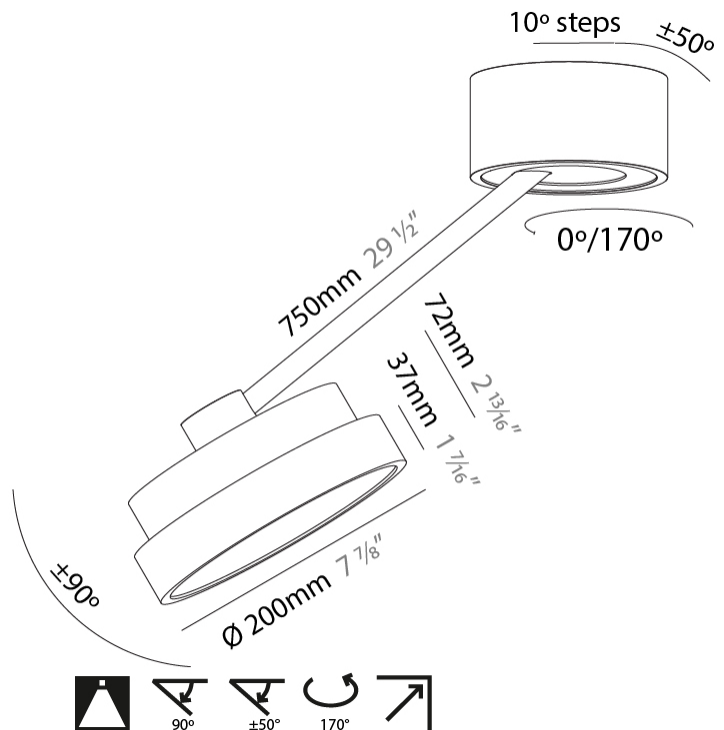

GENERAL

Series: Sign Diva Dancer
Subseries: Sign Diva Dancer Korona
Brand: Prolicht
Division: Architectural
Mounting Type: Suspension
Mounting Location: Ceiling
Subcategory: Pendant

PHYSICAL

Shape: Round
Diameter (mm): 200
Diameter (in): 7 7/8
Height (mm): 870
Depth (mm): 86
Height (in): 34 1/4
Depth (in): 3 3/8
Light Distribution: Adjustable / Direct
Weight (kg): 2.09
Weight (lbs): 4.607

Diffuser: PMMA - Opal / Micro-Prism / Sparkling Secret / Vintage Industrial

Fixture Finish: SSR / BKV / CWI / CRY / HAB / UFT / ITA / RUA / FTG / MYG / LOD / PUS / FRO / FUP / KIA / POP / BLS / SPG / MEY / GOH / GUM / CHC / COM / ABZ / JAG / OBR / MOS / ROR

Fixture Material: Extruded Aluminum / Steel

ELECTRICAL

Lamp Type: LED (Zhaga Standard)
Input Wattage (W): 11
Total Output Wattage (W): 10
Dimming: Tri-Mode (Non-Dimming and Phase Dimming (120Vac only) and 0-10V Dimming)
Driver Included: Yes
Driver Location: Integrated
Driver Type: Constant Current - Universal
Driver Class: Class 2
Input Voltage (V): 120 - 277
Constant Current (MA): 350

LED

Color Temperature (*K): 2700 / 3000 / 3500 / 4000
Max. Delivered Lumen (lm): 860 / 1080 / 1088 / 1110
CRI: >90 CRI
Lamp Life (hrs): 50000

OPTICAL

Adjustability: Rotational Canopy 170°; Tilting Canopy ±50°; Tilting Head ±90°

RATINGS AND CERTIFICATIONS

Certified By: Certified for North American Standards
IP rating: IP20