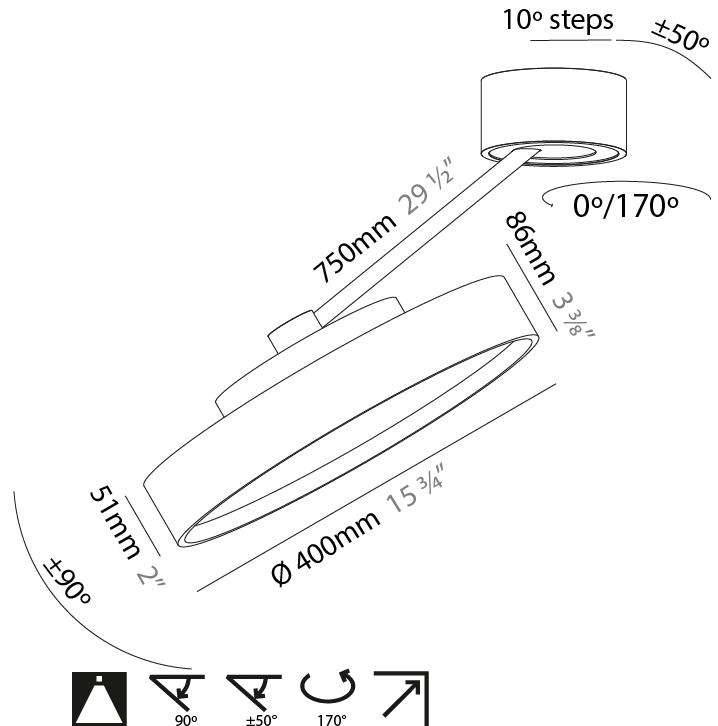

GENERAL

Series: Sign Diva Dancer
Subseries: Sign Diva Dancer Korona
Partner: Prolicht
Division: Architectural
Installation: Suspension
Product Type: Pendant
Mounting Location: Ceiling
Light Distribution: Adjustable

PHYSICAL

Shape: Round
Diameter (mm): 400
Diameter (in): 15 3/4
Height (mm): 870
Depth (mm): 86
Height (in): 34 1/4
Depth (in): 3 3/8
Weight (kg): 3.5
Weight (lbs): 7.716

Diffuser: [PMMA - Opal](#) / [Micro-Prism](#) / [Sparkling Secret](#) / [Vintage Industrial](#)

Fixture Finish: [SSR / BKV / CWI / CRY / HAB / UFT / ITA / RUA / FTG / MYG / LOD / PUS / FRO / FUP / KIA / POP / BLS / SPG / MEY / GOH / CHC / COM / ABZ / JAG / OBR / MOS / ROR](#)

Fixture Material: [PMMA](#) / [Extruded Aluminum](#) / [Steel](#)

ELECTRICAL

Lamp Type: LED (Zhaga Standard)
Input Wattage (W): 17.9
Total Output Wattage (W): 16
Dimming: Tri-Mode (Non-Dimming and Phase Dimming (120Vac only) and 0-10V Dimming)
Driver Included: Yes
Driver Location: Integrated
Driver Type: Constant Current - Universal
Driver Class: Class 2
Input Voltage (V): 120 - 277
Constant Current (MA): 500

LED

Color Temperature (*K): 2700 / 3000 / 3500 / 4000
Max. Delivered Lumen (lm): 1870 / 2340 / 2372 / 2420
CRI: >90 CRI
Lamp Life (hrs): 50000

OPTICAL

Adjustability: Rotational Canopy 170°; Tilting Canopy ±50°; Tilting Head ±90°

RATINGS AND CERTIFICATIONS

Certified By: Certified for North American Standards
IP rating: IP20