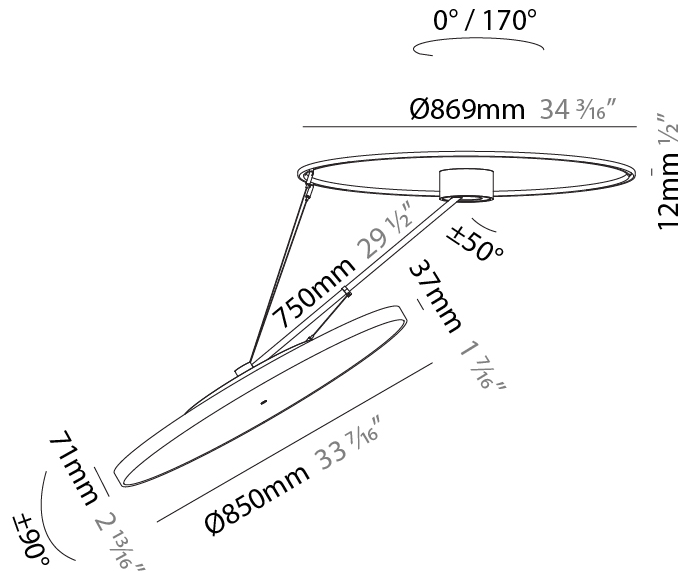

GENERAL

Series: Sign Diva Dancer
Subseries: Sign Diva Dancer Korona
Partner: Prolicht
Division: Architectural
Installation: Suspension
Product Type: Pendant
Mounting Location: Ceiling
Light Distribution: Adjustable

PHYSICAL

Shape: Round
Diameter (mm): 850
Diameter (in): 33 7/16
Height (mm): 870
Height (in): 34 1/4
Weight (kg): 10.5
Weight (lbs): 23.1
Diffuser: PMMA - Opal / Micro-Prism / Sparkling Secret / Vintage Industrial
Fixture Finish: SSR / BKV / CWI / CRY / HAB / UFT / ITA / RUA / FTG / MYG / LOD / PUS / FRO / FUP / KIA / POP / BLS / SPG / MEY / GOH / CHC / COM / ABZ / JAG / OBR / MOS / ROR
Fixture Material: PMMA / Extruded Aluminum / Steel

ELECTRICAL

Lamp Type: LED (Zhaga Standard)
Input Wattage (W): 96.8
Total Output Wattage (W): 76.8
Dimming: Tri-Mode (Non-Dimming and Phase Dimming (120Vac only) and 0-10V Dimming)
Driver Included: Yes
Driver Location: Integrated
Driver Type: Constant Current - Universal
Driver Class: Class 2
Input Voltage (V): 120 - 277
Constant Current (MA): 600

LED

Color Temperature (°K): 2700 / 3000 / 4000
Max. Delivered Lumen (lm): 11160 / 11388 / 11620
CRI: >90 CRI
Lamp Life (hrs): 50000

OPTICAL

Adjustability: Rotational Canopy 170°; Tilting Canopy ±50°; Tilting Head ±90°

RATINGS AND CERTIFICATIONS

Certified By: Certified for North American Standards
IP rating: IP20