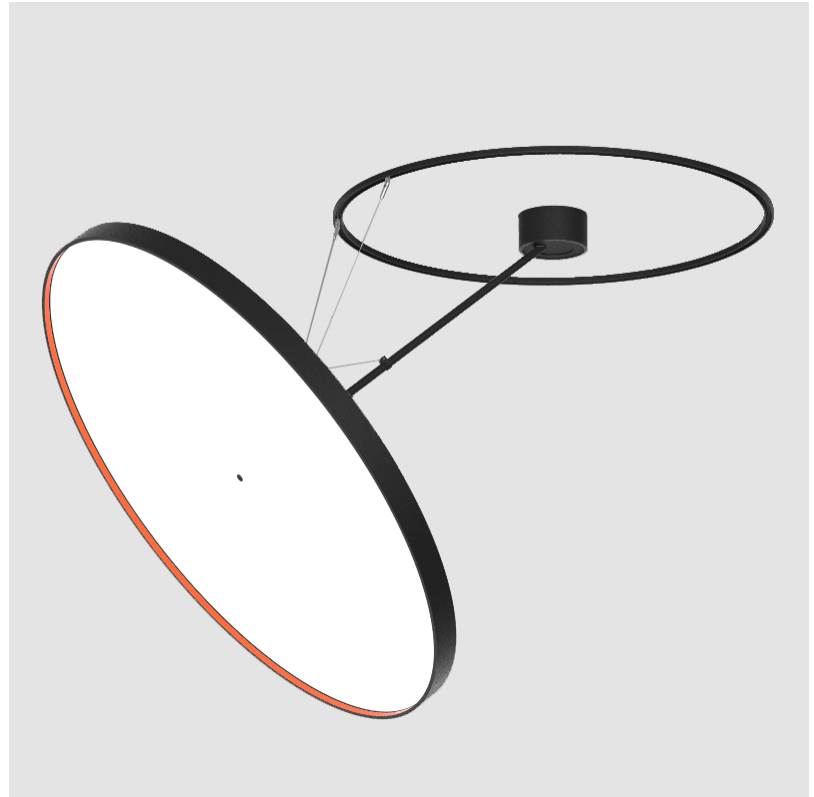

SIGN DIVA DANCER KORONA SUSPENSION

A300043-

base number LED Dimming Color Temperature Finishes (Diamond) Finishes (Triangle) Finishes (Circle) Diffuser

- To build a product code in our configurator select the specify button on the base model # product page
- To build a manual product code on this datasheet choose from the options listed below in blue font and add the suffix to the base model #

GENERAL

Series: Sign Diva Dancer
 Subseries: Sign Diva Dancer Korona
 Brand: Prolicht
 Division: Architectural
 Mounting Type: Suspension
 Mounting Location: Ceiling
 Subcategory: Pendant

PHYSICAL

Shape: Round
 Diameter (mm): 200
 Diameter (in): 7 7/8
 Height (mm): 870
 Depth (mm): 86
 Height (in): 34 1/4
 Depth (in): 3 3/8
 Light Distribution: Adjustable / Direct
 Weight (kg): 2.09
 Weight (lbs): 4.607

A

SIGN DIVA DANCER KORONA SUSPENSION

A300045-

base number LED Dimming Color Temperature Finishes (Diamond) Finishes (Triangle) Finishes (Circle) Diffuser

- To build a product code in our configurator select the specify button on the base model # product page
- To build a manual product code on this datasheet choose from the options listed below in blue font and add the suffix to the base model #

LED

Color Temperature (°K): 2700 / 3000 / 4000
 Max. Delivered Lumen (lm): 19520 / 19933 / 20340
 CRI: >90 CRI
 Lamp Life (hrs): 50000

OPTICAL

Adjustability: Rotational Canopy 170°; Tilting Canopy ±50°; Tilting Head ±90°