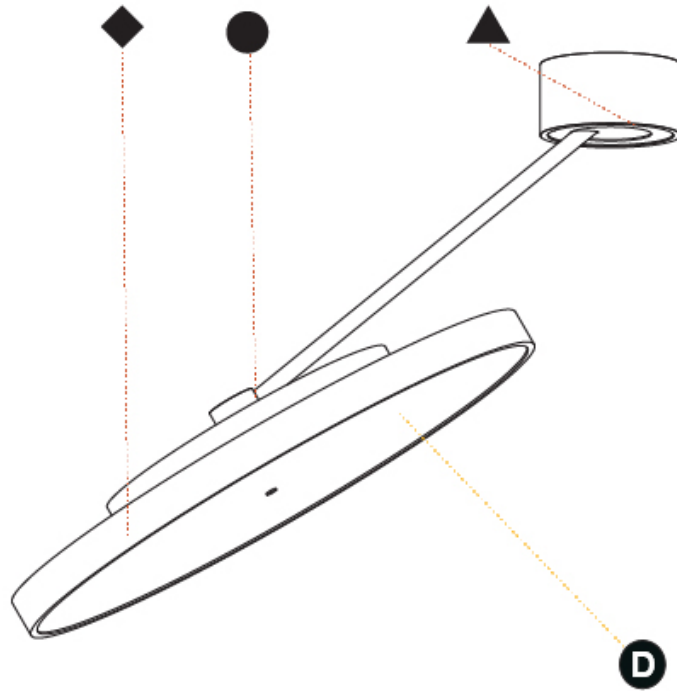

SIGN DIVA DANCER KORONA SUSPENSION

A300047-

PROJECT
TYPE
SPECIFIER
QUANTITY
DATE

A