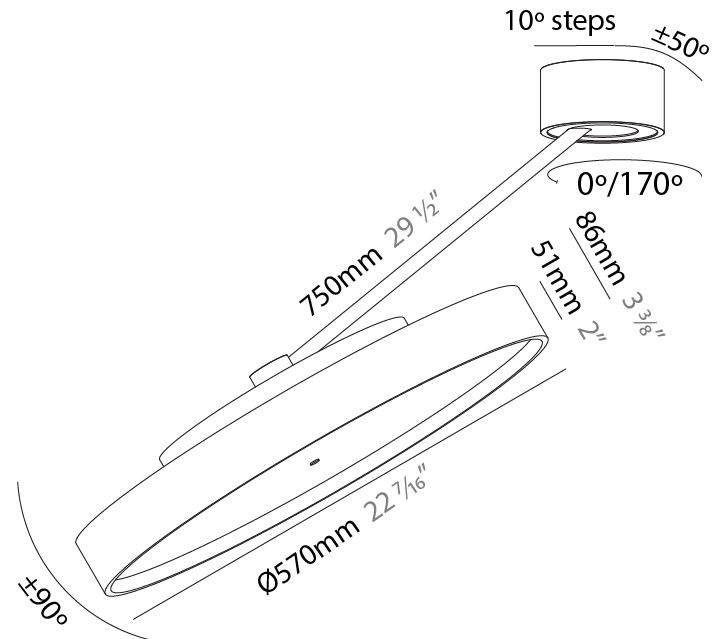

GENERAL

Series: Sign Diva Dancer
Subseries: Sign Diva Dancer Korona
Brand: Prolicht
Division: Architectural
Mounting Type: Suspension
Mounting Location: Ceiling
Subcategory: Pendant

PHYSICAL

Shape: Round
Diameter (mm): 570
Diameter (in): 22 7/16
Height (mm): 870
Depth (mm): 86
Height (in): 34 1/4
Depth (in): 3 3/8
Light Distribution: Adjustable / Direct
Weight (kg): 5
Weight (lbs): 11.023

Diffuser: PMMA - Opal / Micro-Prism / Sparkling Secret / Vintage Industrial

Fixture Finish: SSR / BKV / CWI / CRY / HAB / UFT / ITA / RUA / FTG / MYG / LOD / PUS / FRO / FUP / KIA / POP / BLS / SPG / MEY / GOH / GUM / CHC / COM / ABZ / JAG / OBR / MOS / ROR

Fixture Material: Extruded Aluminum / Steel

ELECTRICAL

Lamp Type: LED (Zhaga Standard)
Input Wattage (W): 52.8
Total Output Wattage (W): 47.52
Dimming: Tri-Mode (Non-Dimming and Phase Dimming (120Vac only) and 0-10V Dimming)
Driver Included: Yes
Driver Location: Integrated
Driver Type: Constant Current - Universal
Driver Class: Class 2
Input Voltage (V): 120 - 277
Constant Current (MA): 350

LED

Color Temperature (*K): 2700 / 3000 / 3500 / 4000
Max. Delivered Lumen (lm): 5060 / 6320 / 6448 / 6580
CRI: >90 CRI
Lamp Life (hrs): 50000

OPTICAL

Adjustability: Rotational Canopy 170°; Tilting Canopy ±50°; Tilting Head ±90°

RATINGS AND CERTIFICATIONS

Certified By: Certified for North American Standards
IP rating: IP20