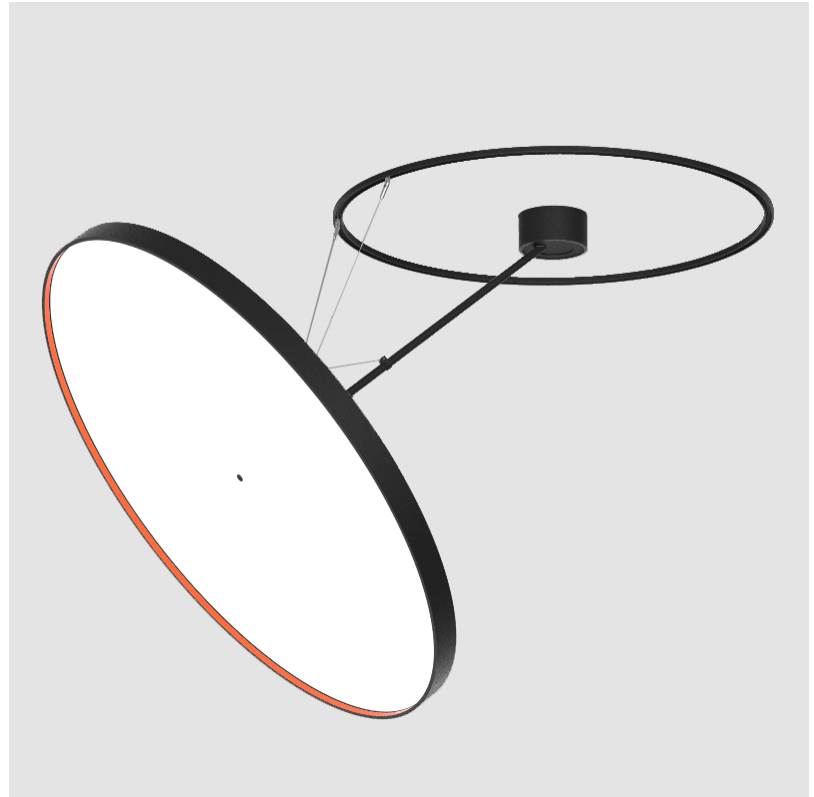

GENERAL

Series: Sign Diva Dancer
Subseries: Sign Diva Dancer Korona
Brand: Prolicht
Division: Architectural
Mounting Type: Suspension
Mounting Location: Ceiling
Subcategory: Pendant

PHYSICAL

Shape: Round
Diameter (mm): 1100
Diameter (in): 43 ⁵/₁₆
Height (mm): 870
Height (in): 34 ¹/₄
Light Distribution: Adjustable / Direct
Weight (kg): 16.1
Weight (lbs): 35.42
Diffuser: PMMA - Opal / Micro-Prism / Sparkling Secret / Vintage Industrial
Fixture Finish: SSR / BKV / CWI / CRY / HAB / UFT / ITA / RUA / FTG / MYG / LOD / PUS / FRO / FUP / KIA / POP / BLS / SPG / MEY / GOH / GUM / CHC / COM / ABZ / JAG / OBR / MOS / ROR
Fixture Material: Extruded Aluminum / Steel

ELECTRICAL

Lamp Type: LED (Zhaga Standard)
Input Wattage (W): 169.4
Total Output Wattage (W): 135
Dimming: Tri-Mode (Non-Dimming and Phase Dimming (120Vac only) and 0-10V Dimming)
Driver Included: Yes
Driver Location: Integrated
Driver Type: Constant Current - Universal
Driver Class: Class 2
Input Voltage (V): 120 - 277
Constant Current (MA): 350

LED

Color Temperature (°K): 2700 / 3000 / 4000
Max. Delivered Lumen (lm): 19520 / 19933 / 20340
CRI: >90 CRI
Lamp Life (hrs): 50000

OPTICAL

Adjustability: Rotational Canopy 170°; Tilting Canopy ±50°; Tilting Head ±90°

RATINGS AND CERTIFICATIONS

Certified By: Certified for North American Standards
IP rating: IP20