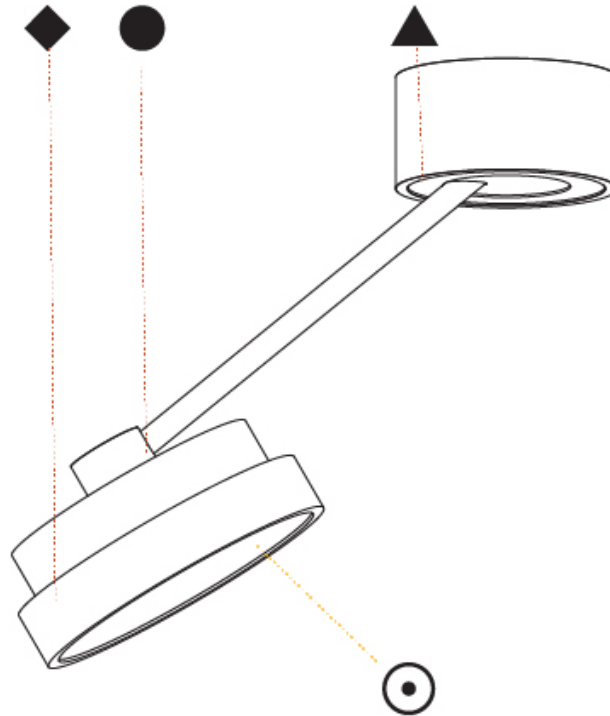

SIGN DIVA DANCER KORONA SUSPENSION

A300043-

PROJECT _____

TYPE _____

SPECIFIER _____

QUANTITY _____

DATE _____

A